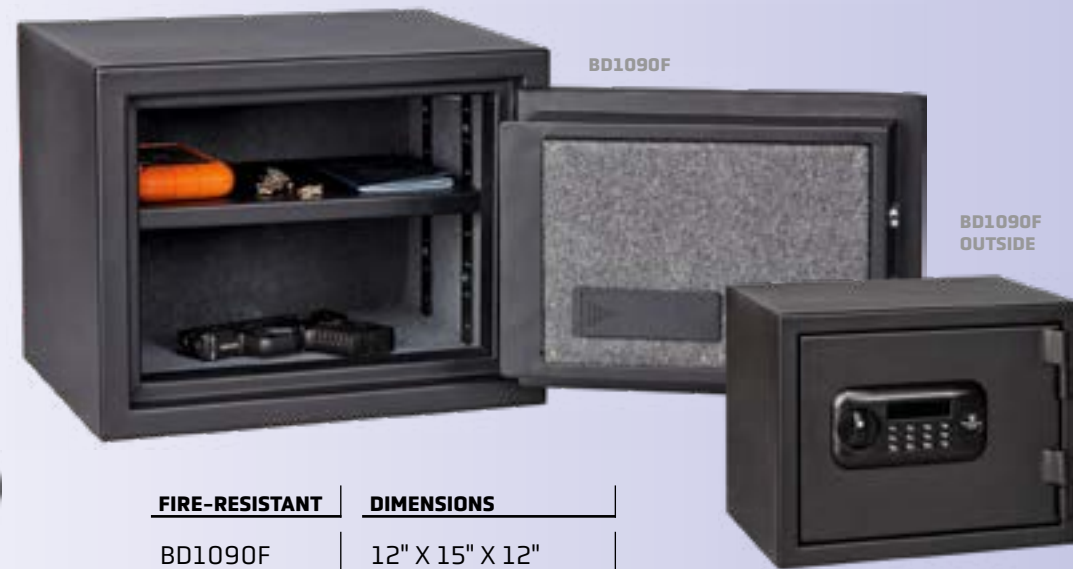

FIRE-RESISTANT	DIMENSIONS
BD1090F	12" X 15" X 12"

CAR VAULTS

CAR / PERSONAL SAFE W/ KEY LOCK, MOUNTING BRACKET & CABLE

- Includes Mounting Hardware, Bracket & Security Cable
- Mounting Bracket Can Be Mounted Anywhere W/ Included Hardware
- Can Be Secured W/O Bracket by Using the Included 3' Security Cable
- When Box is Locked, It Cannot be Removed from the Mounting Bracket
- Heavy-Duty Steel Construction
- Soft, Durable Scratch-Resistant Interior
- Black Matte Powder Paint Finish
- Deluxe Key Lock

FOR SECOND CAR CONVENIENCE
EXTRA MOUNTING BRACKET
SOLD SEPARATELY