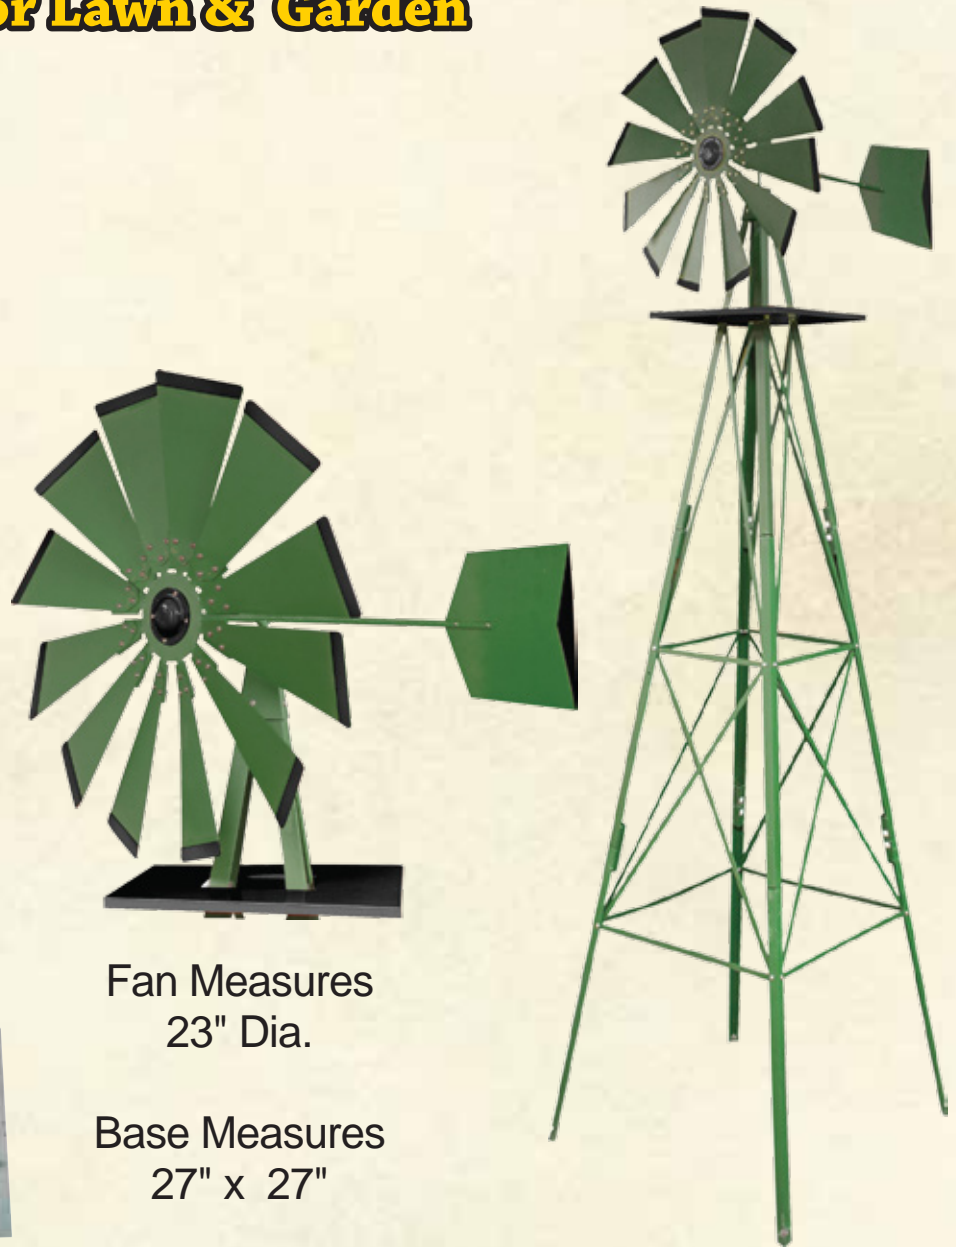

Classic

SPORTSMAN™

SERIES BY BUFFALO TOOLS

Windmill

8 Feet Tall

**Authentic Country Style
For Lawn & Garden**

Nostalgic Design

Authentic Country Style
For Lawn & Garden

Weather Resistant
15# Mild Steel

Anchors Provide
Secure Support

Fan Head Rotates
& Spins, Always
Faces Directly
Into The Wind
Unique Design

Fan Measures
23" Dia.

Base Measures
27" x 27"

Item No.	Case Wt.	Cubic Ft.	Case Qty.
SM07251	28.0	0.70	1