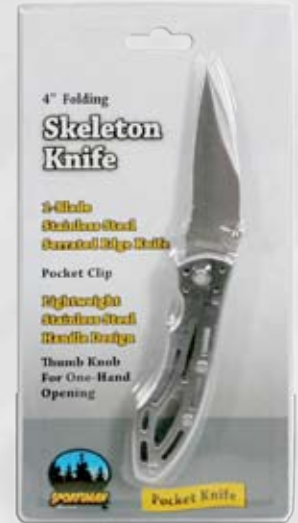

Knives

Stainless Steel

4" Folding Skeleton Knife

1-Blade Stainless Steel
Pocket Knife With
Stainless Steel Handle

Item No: PKFSS4
Case Wt: 10.0
Cubic Ft: 1.35
Case Qty: 48 / 6

Pocket Knife

4" Folding Liner Knife

1-Blade Stainless Steel Hunting Knife
With Aluminum Alloy Handle.

Item No: PKFSL4
Case Wt: 17.0
Cubic Ft: 1.35
Case Qty: 48 / 6