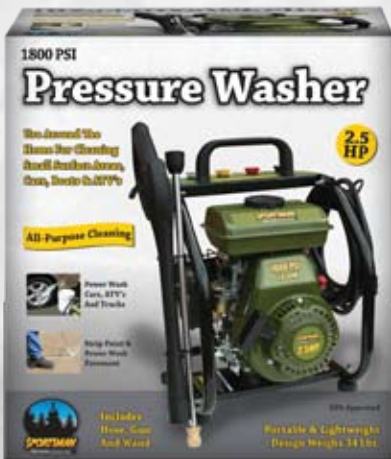

Pressure Washer

1800 PSI

Pressure Washer

**For Cleaning Small Surface Areas,
Cars, Boats & ATV's. Great For
Cleaning Patios, Driveways & Decks.**

**2.5
HP**

EPA Approved