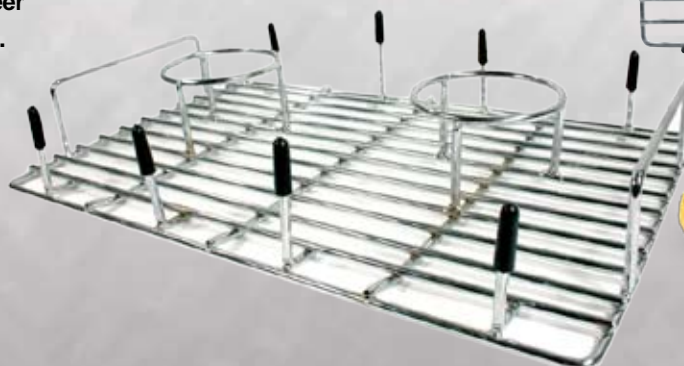

Barbecue Accessories

7.5" x 21"

Barbecue Grill Shaker

All-Purpose Basket For Vegetables & Shrimp.
Food Won't Slip Through Basket.
Just Shake & Grill Over Any Campfire.

Item No: BBQAPB
Case Wt: 28.6
Cubic Ft: 3.78
Case Qty: 12

Non-Stick

Beer Can Chicken Cooker

Single Cooker For Charcoal or Gas Grills.
Insert An Open Can Of Beer
Into A Chicken, Then Grill.
Measures 9" x 7".

Item No: BBQSC
Case Wt: 15.0
Cubic Ft: 1.78
Case Qty: 12

Beer Can Chicken Cooker

Double Cooker For Charcoal or Gas Grills.
Use Skewers For Grilling Corn On The Cob Or Baked Potatoes.
Insert An Open Can Of Beer
Into A Chicken, Then Grill.
Measures 13 1/2" x 9".

Item No: BBQDC
Case Wt: 14.3
Cubic Ft: 0.82
Case Qty: 6