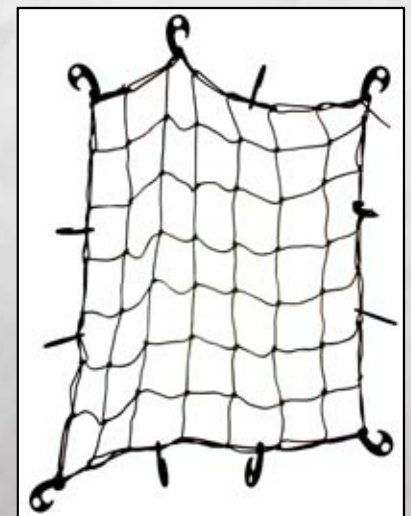

SPORTSMAN
Series by Buffalo Tools