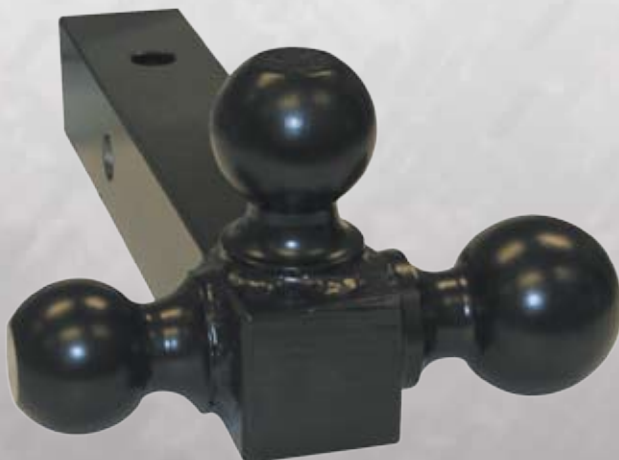

1/2" Receiver Lock

1/2" Diameter Pin. Chrome-Plated Steel Pins Will Provide Security For Your Camper, Boat Or Trailer By Securing Your Vehicle Receiver Hitch. 2 Keys Included.

Item No: RLOCK12
Case Wt: 36.3
Cubic Ft: 0.95
Case Qty: 36 / 3