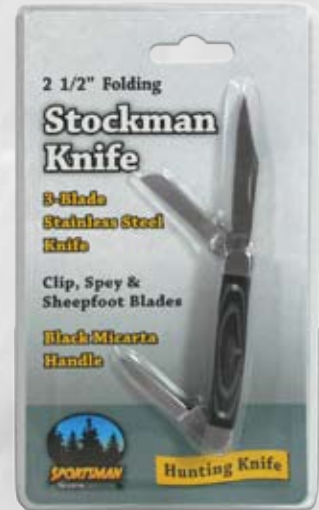

Hunting Knife

SPORTSMAN
Series by Buffalo Tools

Knives

Stainless Steel

2 1/2" Folding Stockman Knife

3-Blade Stainless Steel Hunting Knife
With Clip, Spey & Sheeps Foot Blades.
Black Micarta Handle.

Item No: PKFSM2
Case Wt: 8.0
Cubic Ft: 1.35
Case Qty: 48 / 6

Hunting Knife

Hunting Knife

2 3/4" Folding Stockman Knife

2-Blade Stainless Steel Hunting Knife
With Clip & Spey Blades.
Simulated Bone Handle.

Item No: PKFSB2
Case Wt: 8.0
Cubic Ft: 1.35
Case Qty: 48 / 6