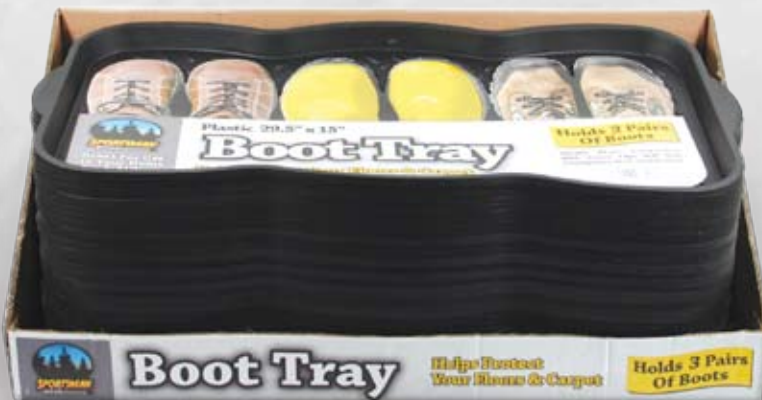

Holds 3 Pairs Of Boots

Helps Protect Your Floors & Carpet