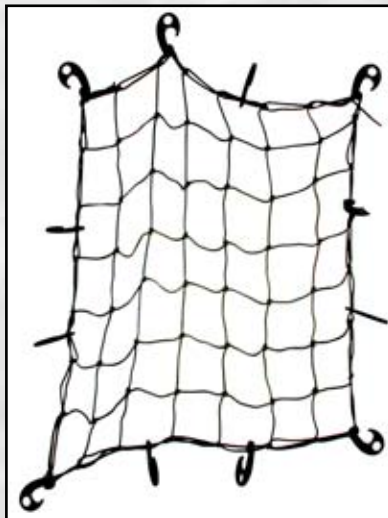

Bungees

Great For Use
At Camp Sites

35 Piece Bungee Strap & Cargo Kit

12 Pieces 6" x 4mm Ball Bungee,
12 Pieces 9" x 4mm Ball Bungee,
2 Pieces 12" x 9mm Bungee Cord,
2 Pieces 18" x 9mm Bungee Cord,
2 Pieces 24" x 9mm Bungee Cord,
2 Pieces 30" x 9mm Bungee Cord,
2 Pieces 40" x 9mm Bungee Cord,
1 Piece 36" x 36" Cargo Net With 12 Plastic Hooks,
Which Allows Cargo Net To Stretch Tightly & Reliably.

Item No: BSTRAP35
Case Wt: 50.0
Cubic Ft: 2.12
Case Qty: 10/1

28" x 28" Cargo Net

Elastic Design Non-Marring Plastic Hooks,
4mm Diameter Cord,
Stretches Tight And Reliably.
Great For Trucks, ATV's, Camping, Trailers.

Item No: CNET28
Case Wt: 44.0
Cubic Ft: 2.12
Case Qty: 48/6

36" x 48" Cargo Net

Elastic Design Non-Marring Plastic Hooks,
4mm Diameter Cord,
Stretches Tight And Reliably.
Great For Trucks, ATV's, Camping, Trailers.

Item No: CNET3648
Case Wt: 42.0
Cubic Ft: 1.94
Case Qty: 24/6