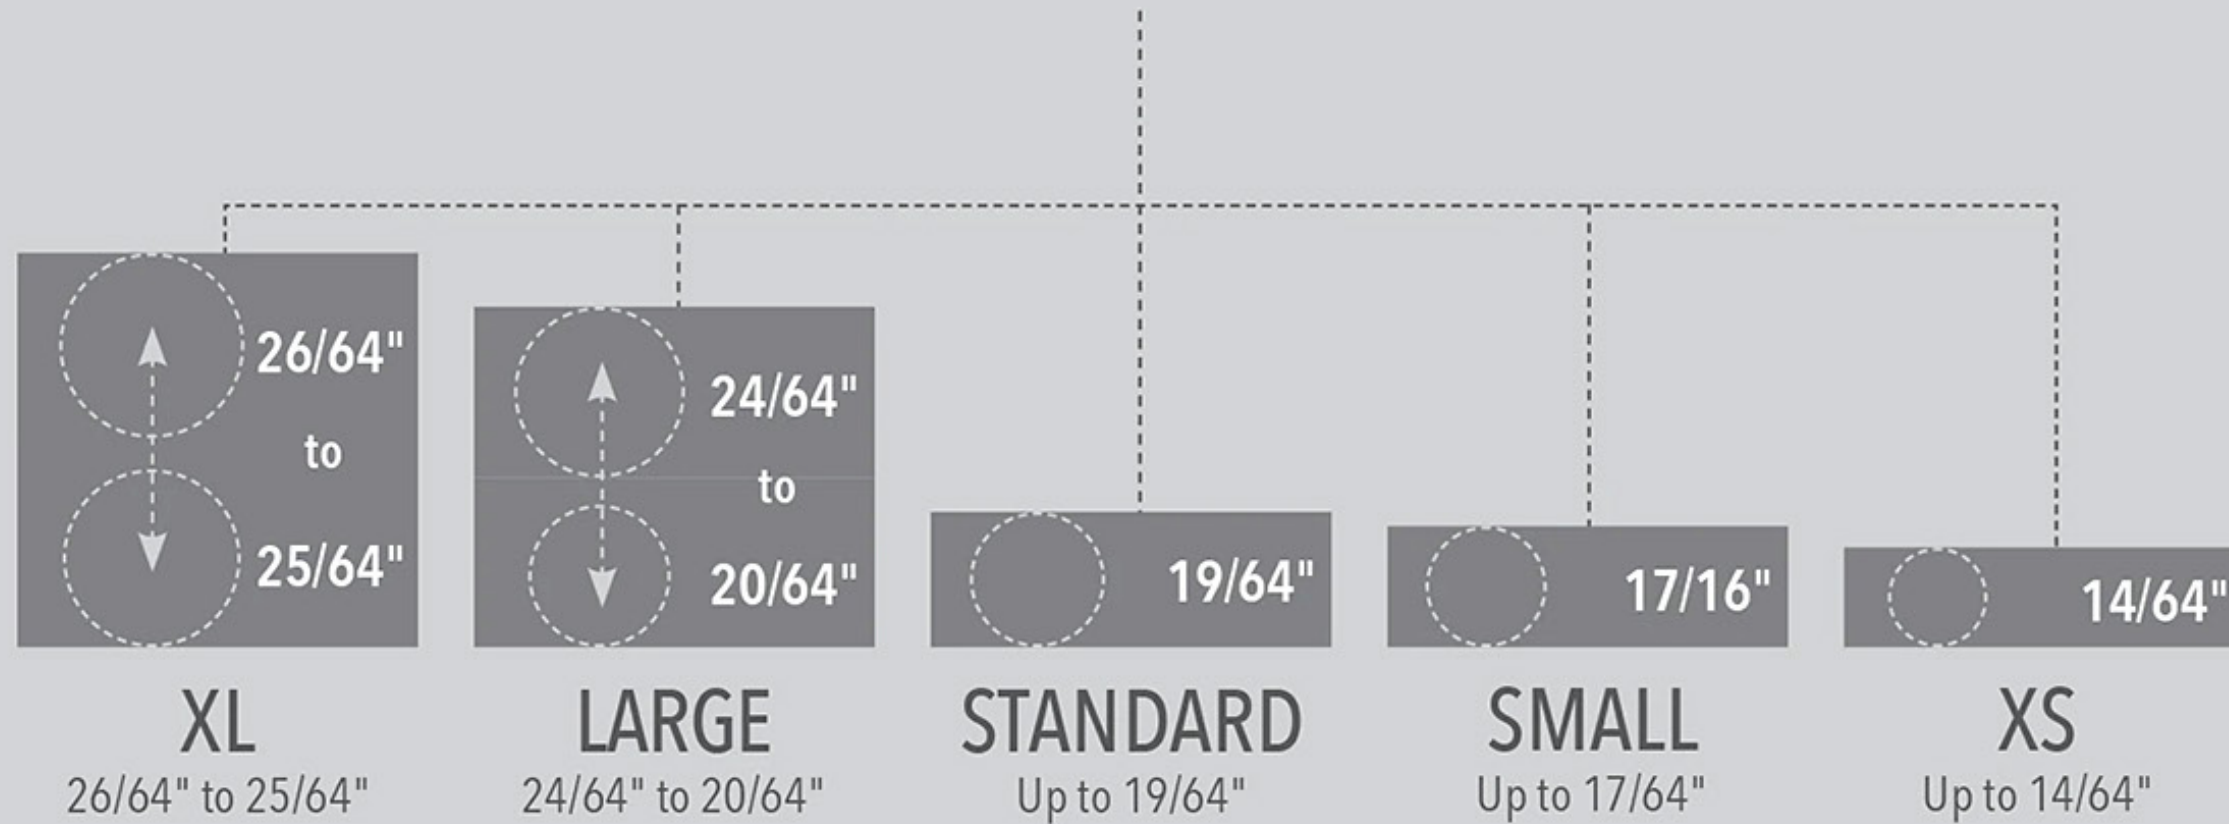

# ARROW WRAP FIT GUIDE & SIZE CHART

## WIDTH OF ARROW WRAPS

Size	Width
XL	1.5" (38.1 mm)
LARGE	1.375" (34.9 mm)
STANDARD	1.125" (28.6 mm)
SMALL	1" (25.4 mm)
XS	.875" (22.2 mm)

Looking for dependable archery products? Rely on Bohning for quality and long-lasting products.