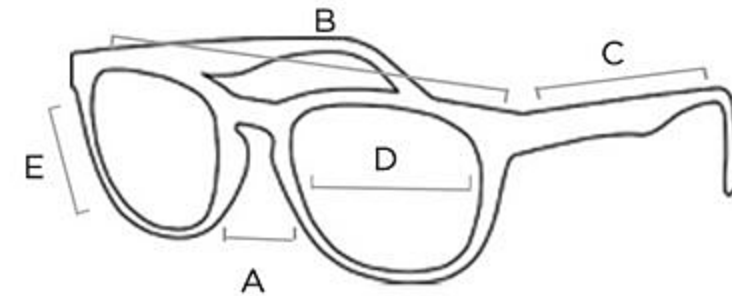

MEASUREMENTS

A

BRIDGE
15

B

FRAME WIDTH
135

C

TEMPLE
115

D

LENS WIDTH
60

E

LENS HEIGHT
36

Bobster puts everything within reach.

Discover other motorcycle riding gear on our website.