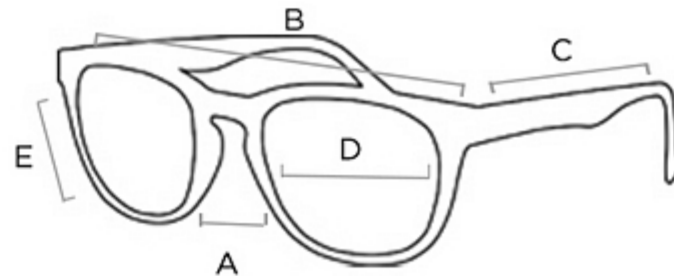

MEASUREMENTS

Ⓐ

BRIDGE
15

Ⓑ

FRAME WIDTH
135

Ⓒ

TEMPLE
115

Ⓓ

LENS WIDTH
70

Ⓔ

LENS HEIGHT
35

Bobster puts everything within reach.

Discover other sunglasses on our website.