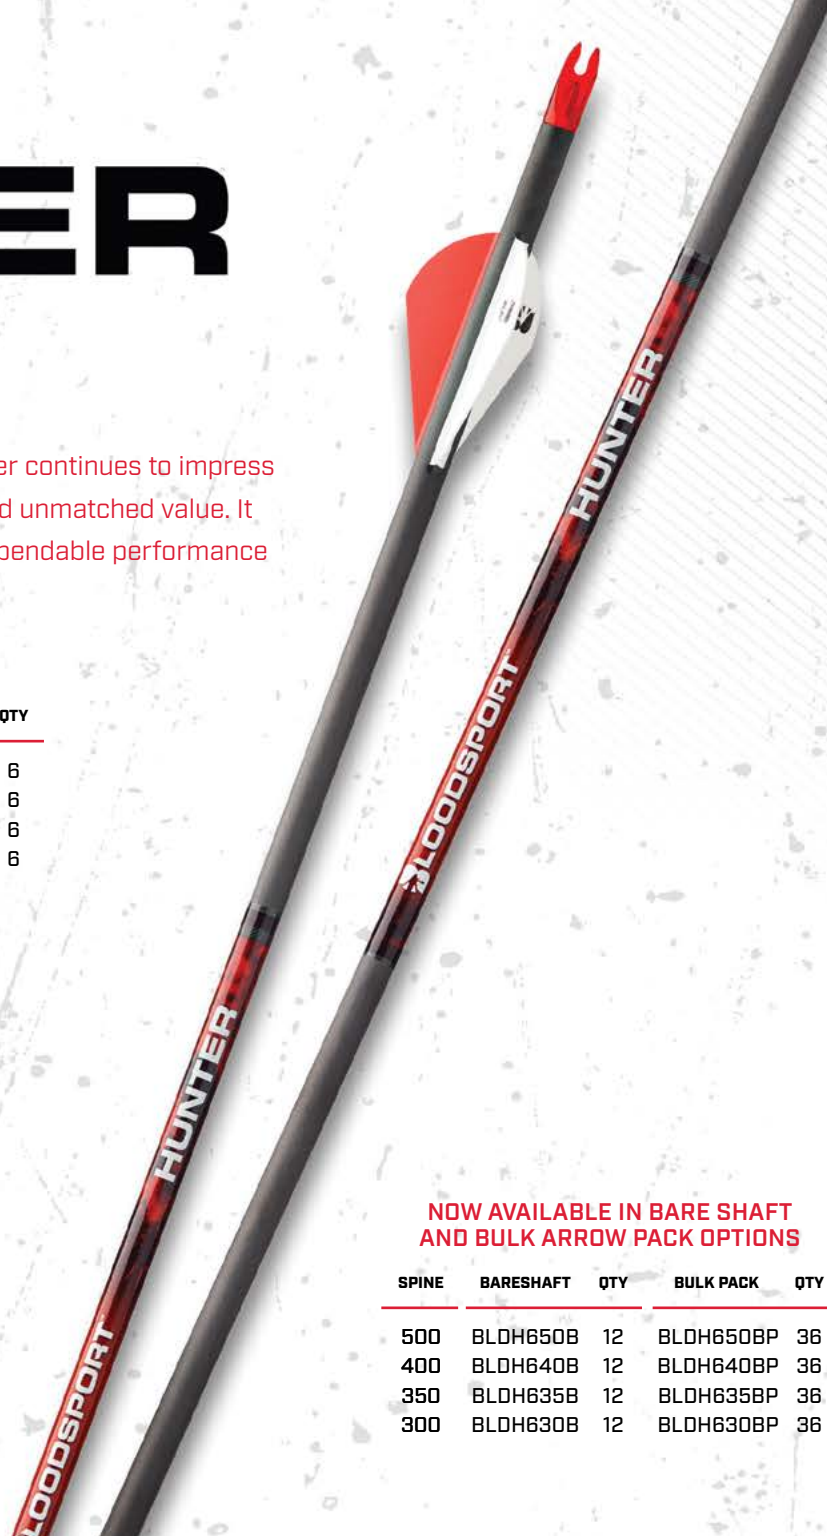

HUNTER

STRAIGHTNESS: .006"

It's the arrow that started it all. Bloodsport's classic Hunter continues to impress with Rugged Wrap™ construction, rock-solid precision and unmatched value. It features a standard diameter, 100% carbon shaft for a dependable performance suitable for every hunter.

MODEL#	SPINE	INNER DIAMETER	OUTER DIAMETER	GPI	QTY
25050006	500	.244"	.285"	6.5	6
25040006	400	.244"	.291"	7.4	6
25035006	350	.244"	.293"	7.9	6
25030006	300	.244"	.298"	9.1	6

12 GR ALUMINUM INSERT INCLUDED

NOW AVAILABLE IN BARE SHAFT AND BULK ARROW PACK OPTIONS

SPINE	BARESHAF	QTY	BULK PACK	QTY
500	BLDH650B	12	BLDH650BP	36
400	BLDH640B	12	BLDH640BP	36
350	BLDH635B	12	BLDH635BP	36
300	BLDH630B	12	BLDH630BP	36