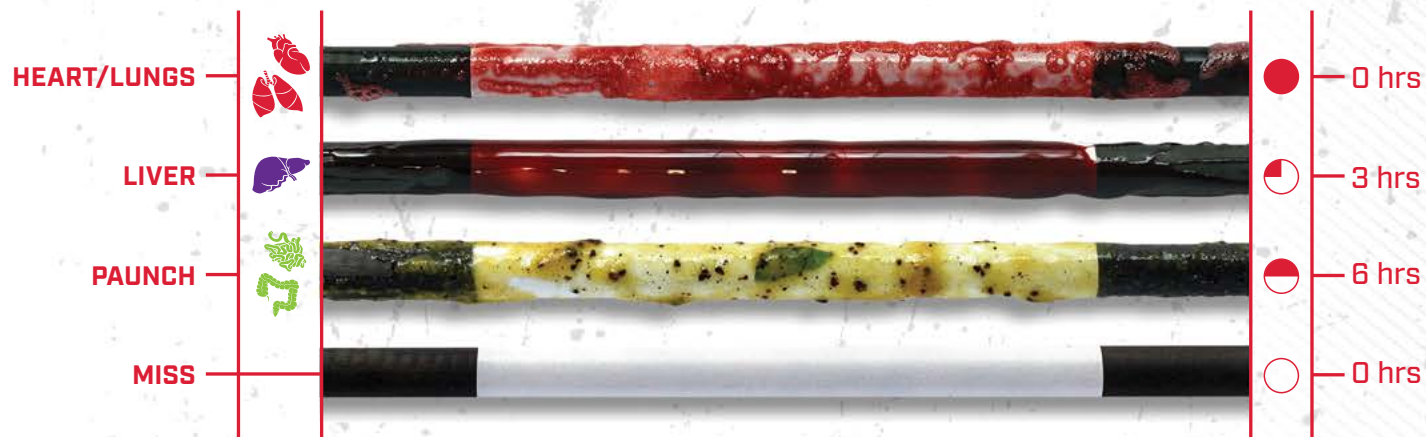

# BLOOD RING™

CERTAIN SHOT TECHNOLOGY

THE BLEEDING EDGE

**PROOF IS POWER. AND BLOODSPORT'S BLOOD RING™ IS PROOF YOU CAN SEE IN AN INSTANT. THE PATENTED TECHNOLOGY IDENTIFIES WHICH ORGAN HAS BEEN HIT BASED ON THE BLOOD TYPE AND COLOR ON THE RING. THESE CLUES SERVE AS A MAP TO DIRECT YOUR PURSUIT FOR IMPROVED ODDS AT A SUCCESSFUL RECOVERY.**