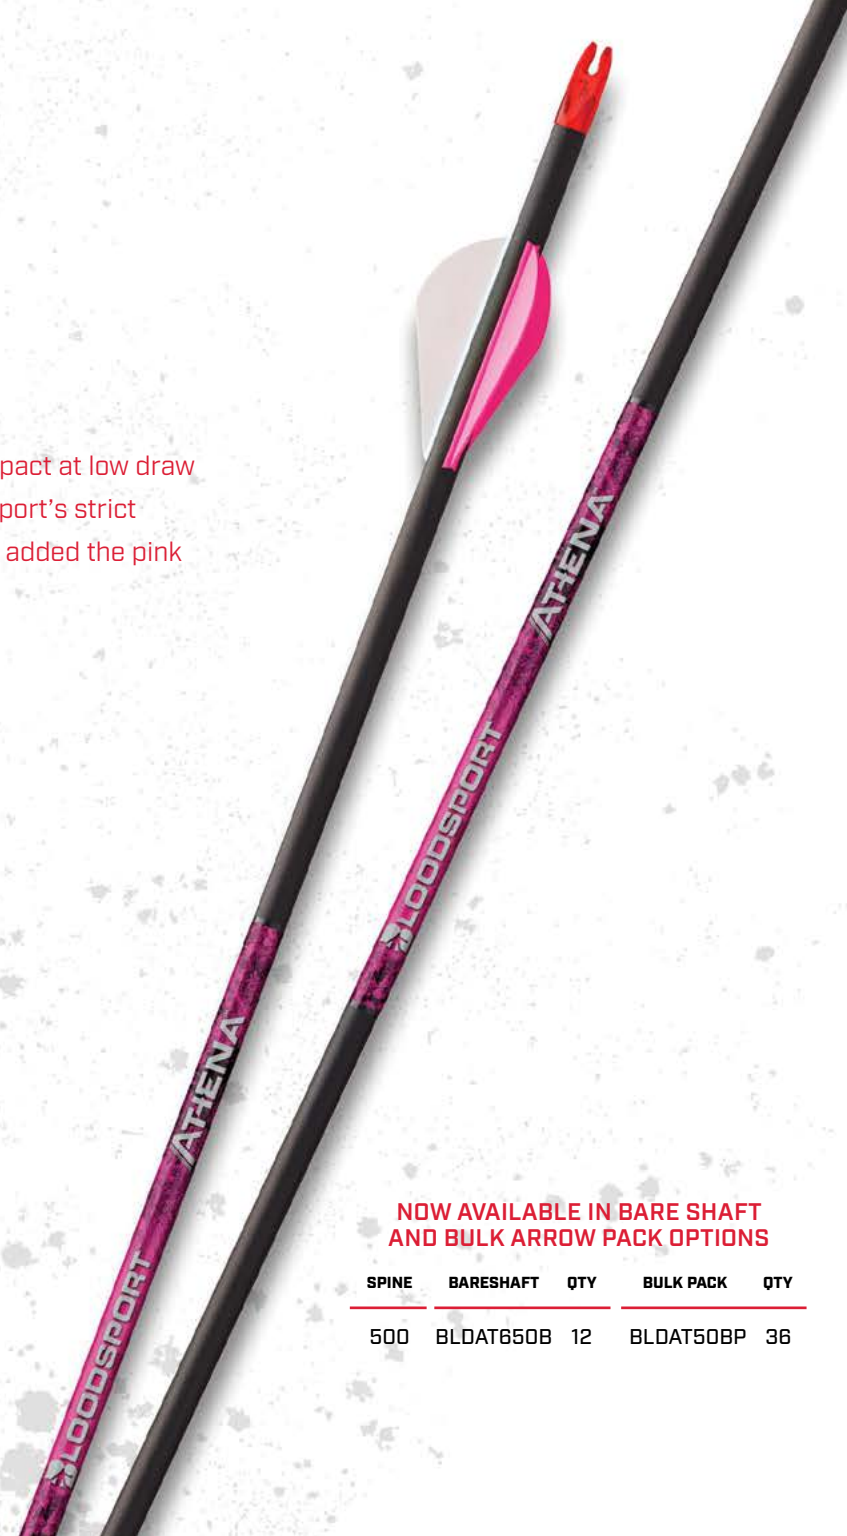

ATHENA™

STRAIGHTNESS: .006"

Specially designed for lady archers, the Athena™ provides optimal impact at low draw weights. Made of 100% carbon and precisely manufactured to Bloodsport's strict specs, this baby is light, tough and deadly accurate. It's so deadly, we added the pink accents just to keep your man's hands out of the quiver.

MODEL#	SPINE	INNER DIAMETER	OUTER DIAMETER	GPI	QTY
23151006	500	.244"	.285"	6.5	6

**12 GR ALUMINUM
INSERT INCLUDED**

**NOW AVAILABLE IN BARE SHAFT
AND BULK ARROW PACK OPTIONS**

SPINE	BARESHAF	QTY	BULK PACK	QTY
500	BLDAT650B	12	BLDAT50BP	36