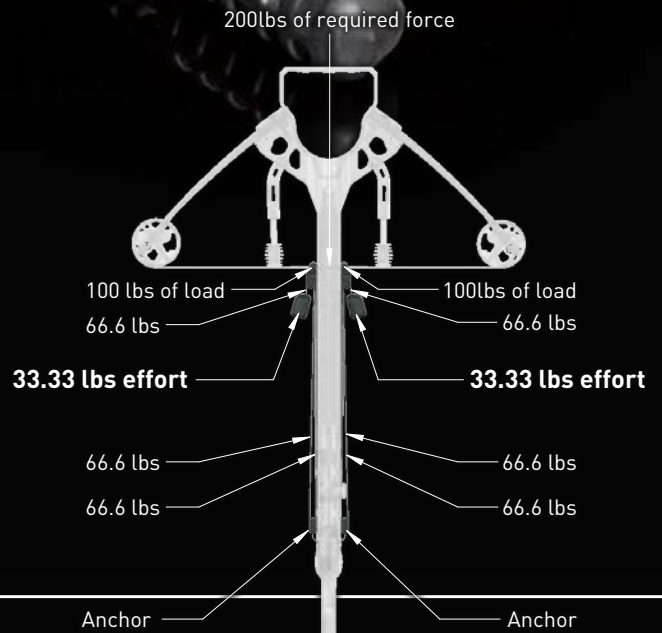

*crossbow case\**

Protect your crossbow with the meanest looking case on the market. It features tear / abrasion resistant material and tactical styling. Built to be highly functional and rugged, the Chamber truly beats the competition.

**35" Overall, 23" Cam-to-Cam Containment**

**9.5" Scope Accommodation Height**

**Durable Duraflex® Components**

**840D Polyester**

#81332

**New for 2018!**

**BY**PASS™