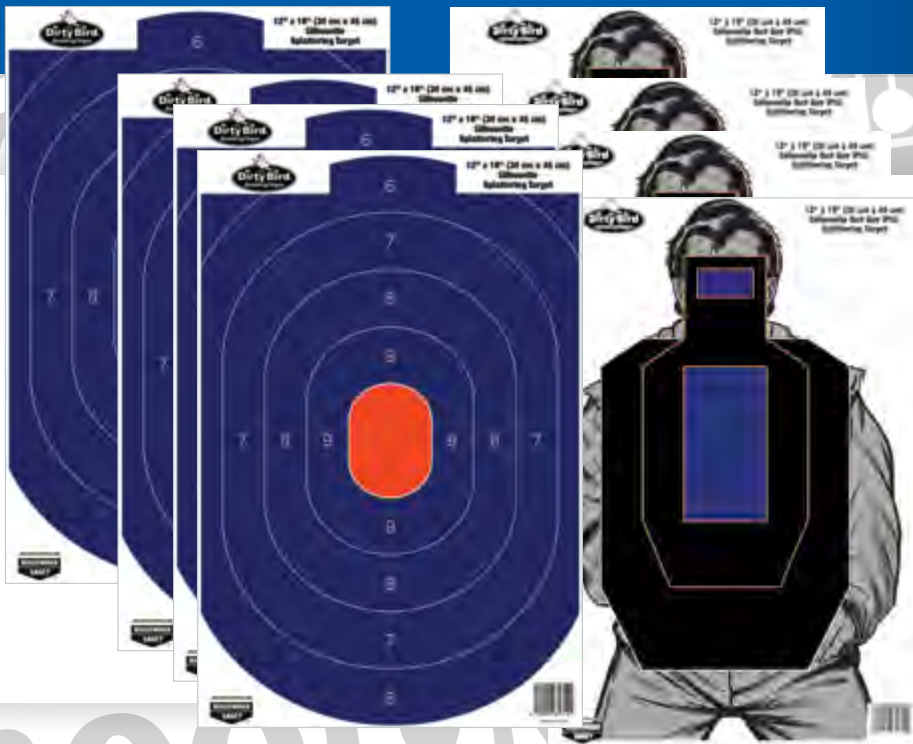

BC-19 Silhouette

Blue/Orange Silhouette

BC-27 Silhouette

Silhouette

Silhouette III

BC Transitional

Dirty Bird® 12" x 18" Target Combo 8-Pack

35735 Dirty Bird® Combo Pack