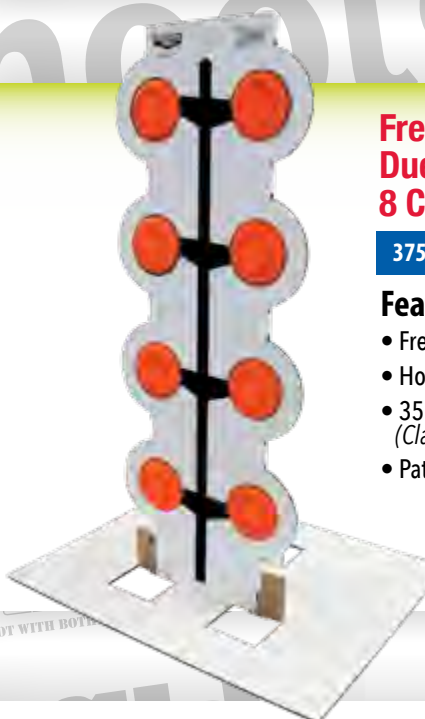

Freedom Targets® Dueling Tree 8 Clay Holder

37507 Dueling Tree Target - **NEW**

Features:

- Free standing design
- Holds 8 clay targets
- 35" Tall x 20" Deep Base
(Clays Not Included)
- Patent Protected

NEW!