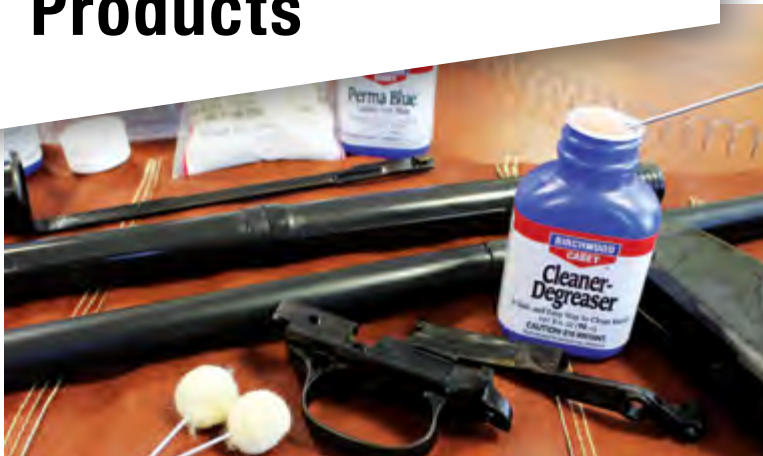

Metal Finishing Products