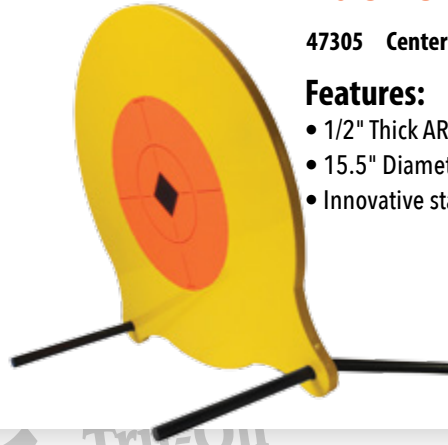

47424 .22 Rimfire Rifles and .22 Handguns - **NEW**

Features:

- Solid, one piece 38" steel post
- Four - 3.5" target paddles
- No tools needed for assembly

NEW!

World of Targets® .22 Rimfire Popper Target

47524 .22 Rimfire Rifles and .22 Handguns - **NEW**

Features:

- Self resetting target
- 4" Target paddle
- Overall size: 4" W x 9.75" D x 8.25" H
- Includes 2 ground stakes

**World of Targets®
Boomslang® AR500 Gong**

47330 Centerfire Handguns and Rifles

Features:

- 1/2" Thick AR500 steel
- 9.5" Diameter gong
- Includes hanging hardware and stand
- Stand: 24.7"H x 13.5"W x 7"D

**World of Targets®
Mule Kick® AR500 Gong**

47305 Centerfire Handguns and Rifles

Features:

- 1/2" Thick AR500 steel
- 15.5" Diameter gong
- Innovative stand works on most terrain

**World of Targets®
Back Drop™ Precision Steel
Rimfire Target**

47025 .22 Rimfire Rifles and .22 Handguns - **NEW**