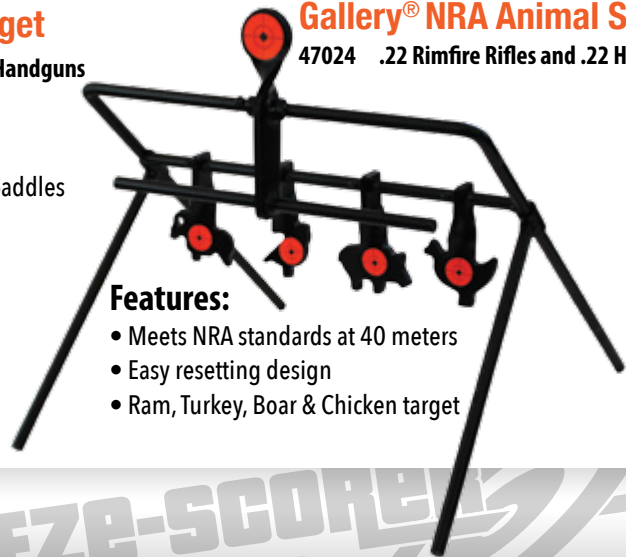

* Requires (2) 1 x 2 Wood Stakes.
Not Included.

Swivel Leg Target Stand

49022 Steel Target Stand

Features:

- Two swing legs for twice the stability
- Highly portable, 24" wide stand
- Accommodates standard 23" x 35" targets

47021 .22 Rimfire Rifles and .22 Handguns

Features:

- 3/8" Thick steel paddles
- 1.75" Target paddles
- Easy resetting top paddle
- Action you can hear and see down range

**World of Targets®
Resetting Gallery® Target**

47022 .22 Rimfire Rifles and .22 Handguns

Features:

- Rimfire target
- 2.5" Paddles, 1/4" Thick target paddles
- Easily resets with top paddle

**World of Targets®
Gallery® NRA Animal Spinner**

47024 .22 Rimfire Rifles and .22 Handgun

Features:

- Meets NRA standards at 40 meters
- Easy resetting design
- Ram, Turkey, Boar & Chicken target

SHOOT WITH BOTH EYES OPEN

Shoot-N-C®

REACTIVE TARGETS

STICK IT! HIT IT! SEE IT!
EVERY TIME.™

Shoot-N-C® Targets have long been the standard for reactive targets, and for good reason. Crisp, chartreuse rings around each bullet hole eliminate the need to walk down range to check results. Adhesive backing makes Shoot-N-C® Targets easy to deploy almost anywhere and repair pasters extend your target's life.