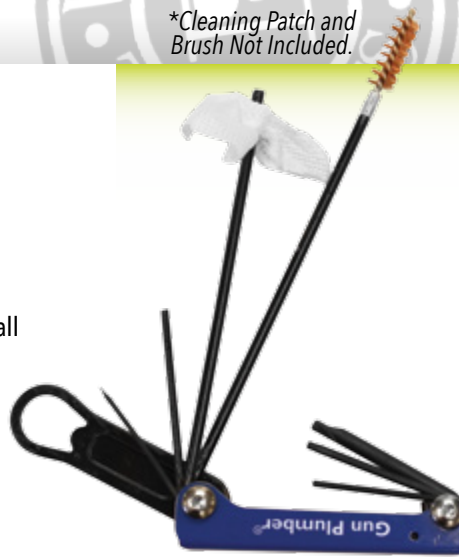

Features:

- Durable cross weave pattern
- Enhanced scrubbing power
- Lint free

*Cleaning Patch and Brush Not Included.

Gun Plumber® Folding Multi Universal Tool

42001 Gun Plumber® Tool

Features:

- Gunsmith selected bits to cover all your field repairs
- Quality steel construction
- Portable for range or field use

Gun Plumber® Folding Handgun Tool

42003 Gun Plumber® Handgun Tool - **NEW**

Features:

- Keep your revolver, 1911 and striker fired handguns operating
- Includes 1911 barrel bushing tool
- Threaded rod for brushes, jags and patch loop accessories