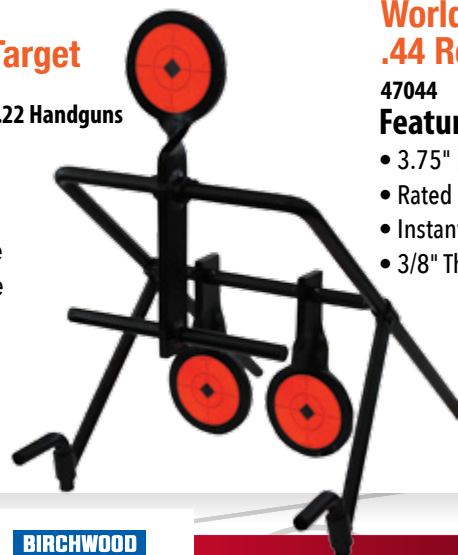

World of Targets® .44 Resetting Gallery® Target

47044 Centerfire Handguns and Rifles

Features:

- 3.75" Diameter paddle targets
- Rated .38 to .44 Magnum handguns
- Instant feedback
- 3/8" Thick target paddles