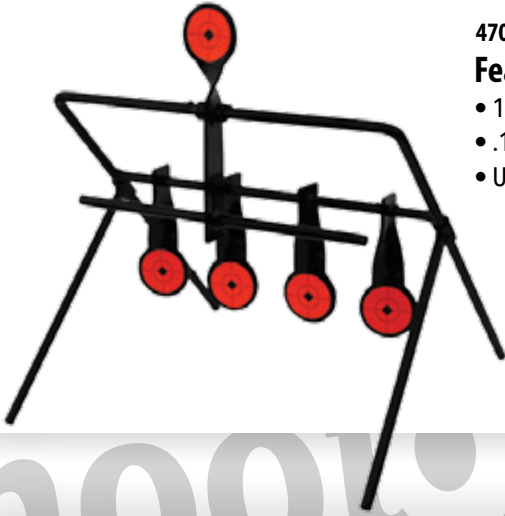

* Requires (2) 1 x 2 Wood Stakes.
Not Included.

Swivel Leg Target Stand

49022 Steel Target Stand

Features:

- Two swing legs for twice the stability
- Highly portable, 24" wide stand
- Accommodates standard 23" x 35" targets

World of Targets® .44 Resetting Gallery® Target

47044 Centerfire Handguns and Rifles

Features:

- 3.75" Diameter paddle targets
- Rated .38 to .44 Magnum handguns
- Instant feedback
- 3/8" Thick target paddles

**World of Targets®
Airgun Gallery® Target**

47017 Airgun Target

Features:

- 1.75" Diameter steel paddles
- .177 pellets only
- Use lead pellets only

**World of Targets®
Expert Resetting Gallery® Target**

47021 .22 Rimfire Rifles and .22 Handguns

Features:

- 3/8" Thick steel paddles
- 1.75" Target paddles
- Easy resetting top paddle
- Action you can hear and see down range

**World of Targets®
Resetting Gallery® Target**