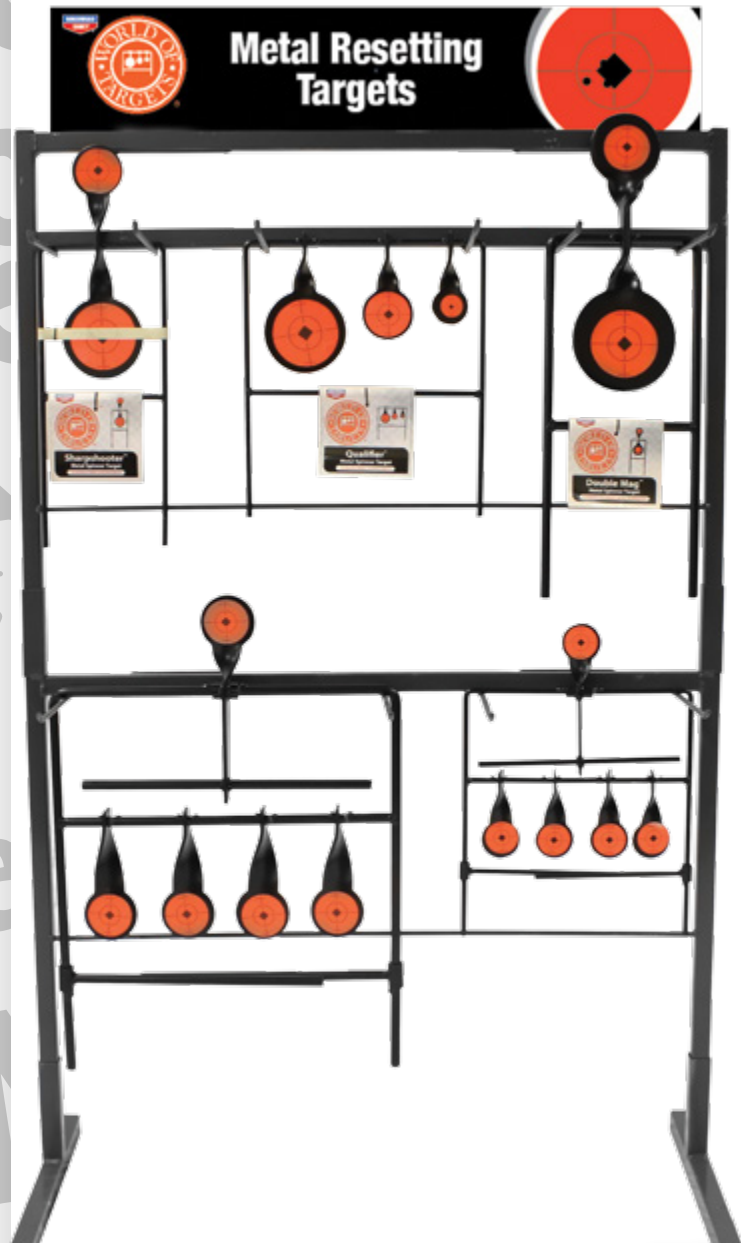

49006 World of Targets Display includes:

- 8 46221 World of Targets® Sharpshooter .22 Double Action Spinner
- 8 46322 World of Targets® Qualifier .22 Triple Action Spinner
- 4 46244 World of Targets® Double Mag .44 Action Spinner
- 8 47017 World of Targets® Airgun Gallery Resetting Target
- 4 47022 World of Targets® Gallery .22 Rimfire Resetting Target