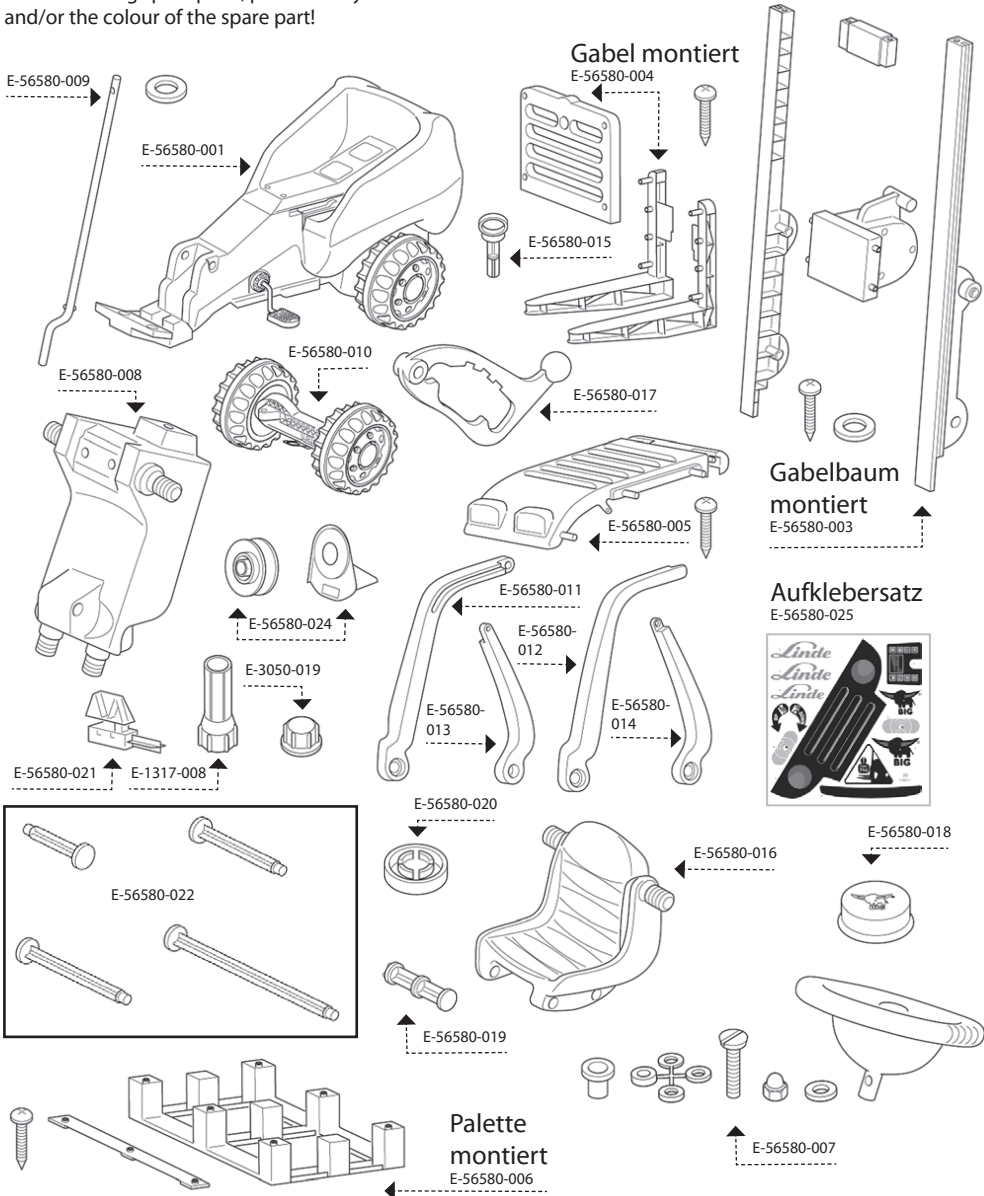

LINDE-GABELSTAPLER

LINDE-FORKLIFT BY BIG

Spare parts overview

When ordering spare parts, please always indicate the article number and/or the colour of the spare part!