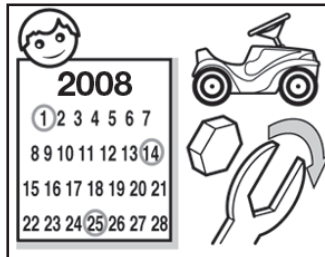

MAINTENANCE!

Check fastenings at regular intervals.