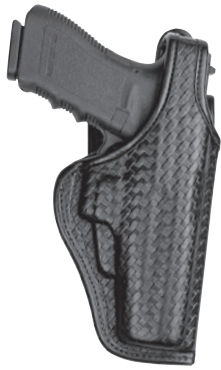

7920 Defender® II Duty Holster

HOLSTER FOR: LARGE FRAME SEMIAUTOS

Leather/
PatrolTek™ Leather

Ranger Series

AccuMold®

AccuMold® Elite™

PatrolTek™

Leather Belts

Military/Tactical

Leather Shoulder

FEATURES

12 Fit Groups

- Top draw holster with standard ride, closed muzzle design and abrasion resistant Duraskin™ leather-look finish
- Steel reinforced thumb snap
- Pinch® Retention Device enhances retention by gripping the pistol's trigger guard
- Locking strip on inside of belt loop secures holster to Bianchi® Model 7200 or any Duty Belt
- Internal Tension Strips™ enhance gun retention
- Metal reinforced jacket slot belt loop, curved for comfort

FIT GROUP	GUN	MODEL	FINISH/COLOR	RIGHT HAND PART NO.	LEFT HAND PART NO.
15	BERETTA	92/96D Brigadier, 92/96F Centurion, 92F, 96F, 92FCM, 92FS/96 Vertec	Plain Black	22030	22031
			Basket Black	22056	22057
			Hi Gloss	22350	22351
13	GLOCK	17, 22	Plain Black	22024	22025
			Basket Black	22050	22051
			Hi Gloss	22344	22345
11	GLOCK	19, 23	Plain Black	22010	22011
			Basket Black	22036	22037
			Hi Gloss	22334	22335
13B	GLOCK	20, 21	Plain Black	22028	22029
			Basket Black	22054	22055
			Hi Gloss	22348	22349
16	H&K	USP .40, .45	Plain Black	22366	22367
			Basket Black	22368	22369
			Hi Gloss	22796	22797
11D	H&K	P2000, USP Compact .40	Plain Black	22018	22019
			Basket Black	22044	22045
			Hi Gloss	22338	22339
12	S&W	411, 909, 910, 915, 1076, 3904/3906, 4006, [5904/5906 (round trigger guard)]	Plain Black	22020	22021
			Basket Black	22046	22047
			Hi Gloss	22340	22341
15	S&W	1006, 4506	Plain Black	22030	22031
			Basket Black	22056	22057
			Hi Gloss	22350	22351
12C	S&W	SW99	Plain Black	22022	22023
			Basket Black	22048	22049
			Hi Gloss	22342	22343
13A	SIG SAUER	P220, P226	Plain Black	22026	22027
			Basket Black	22052	22053
			Hi Gloss	22346	22347
13AR	SIG SAUER	P220R, P226R	Plain Black	23278	23279
			Basket Black	23280	23281
			Hi Gloss	23282	23283
11A	SIG SAUER	P228, P229	Plain Black	22012	22013
			Basket Black	22038	22039
			Hi Gloss	22336	22337
11AR	SIG SAUER	P229R	Plain Black	23364	23365
			Basket Black	23366	23367
			Hi Gloss	23368	23369
15	TAURUS	PT-92, PT-92C, PT-99, PT-100, PT-101	Plain Black	22030	22031
			Basket Black	22056	22057
			Hi Gloss	22350	22351