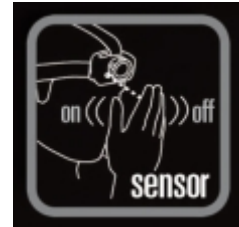

1836B

Rechargeable LED headlamp, dual brightness, with contactless ON/OFF sensor

CE

- contactless ON/OFF sensor
- complete with USB/minijack
- 80/160 lumens
- life: 3-6 h
- IP65

g

		art.
	018360200	1836B

				
3.7V/1600mAh	80/160 LUMEN	-10° / +40° C	COB LED	6 h (step 1) 3 h (step 2)
				
120x59x25mm	2,5 h/ micro USB plug	120 g	IP65	