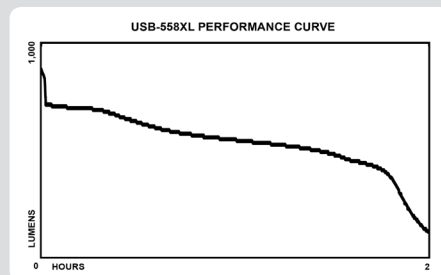

TACTICAL FLASHLIGHT

LITHIUM ION BATTERY (INCLUDED)

ITEM NUMBER/UPC

- USB-558XL, UPC 0 17398 80602 2

MARKET APPLICATIONS

- Law enforcement, security, sporting goods, fire, rescue, industrial and automotive

CERTIFICATIONS

- CE, NFPA-1971-8.6 (2013)

CASE MATERIAL

- Aircraft grade 6061-T6 aluminum with type II anodized finish

LUMENS/RUNTIME

- HIGH: 900L, 2 hrs. runtime
- MEDIUM: 350L, 4.25 hrs. runtime
- LOW: 100L, 16.75 hrs. runtime

CANDELA

- HIGH: 11,524
- MEDIUM: 4,133
- LOW: 1,040

BEAM DISTANCE

- HIGH: 215 m
- MEDIUM: 129 m
- LOW: 56 m

WATER RATING

- IP-X7 Waterproof

DROP RATING

- 2 meters

DIMENSIONS

- LENGTH: 5.9 in (150 mm)
- BARREL DIAMETER: 1 in (25 mm)
- BEZEL DIAMETER: 1.2 in (30 mm)
- WEIGHT: 5.7 oz (162 g) (with batteries)

BATTERY

- Li-ion rechargeable battery, or 2 CR123 (not included) using CR123 battery carrier (included)

WARRANTY

- Limited lifetime warranty

WHAT'S INCLUDED

- Flashlight
- Lithium-ion rechargeable battery
- CR123 battery carrier
- Two foot USB charging cord
- Instruction manual

FL1 STANDARD	HIGH	MEDIUM	LOW
	900 LUMENS	350 LUMENS	100 LUMENS
	2h	4h 25min	16h
	215m	129m	56m
	11524cd	4133cd	1040cd
	2m / 1m		

CERTIFIED

CE