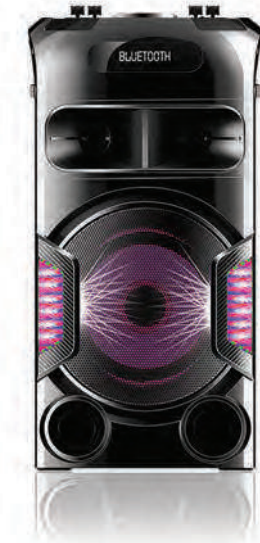

PABT6042 Bluetooth Rechargeable Party Speaker with LED Light

- USB/SD/ Card Input
- FM Stereo Radio
- Bluetooth & Remote Control
- Power: 60W
- LED Display Screen
- X-Bass Volume Control
- 6 Band Graphic Equalizer
- LED Disco Light with ON/OFF Switch
- Speaker Drive: 12" Woofer + Magnet Tweeter
- Built in Lithium battery

PARTY SPEAKERS

PABT6027

Bluetooth Rechargeable Party Speaker with LED Light

- Bluetooth
- High-Powered PA Speaker System
- Wireless & Portable Stereo Sound
- Full Range Stereo Sound Reproduction
- Volume, Bass, Treble, X-BASS Adjustment
- Connect & Stream Audio from External Devices
- MP3 Digital Audio File Support
- USB Flash Drive Memory Reader
- Aux Input
- Built-in LED Flashing Party Lights
- Built-in Rechargeable Battery 7500mA
- FM Radio
- LED Display
- 2.1 Channel Amplifier Design

PABT6033

Bluetooth Rechargeable Party Speaker with LED Light

- Bluetooth
- 12" Woofer with Tweeter
- Bass- Treble-Echo
- LED Switch
- USB Support
- TF Card
- Karaoke
- Remote Control
- Line Input
- Mic Input 9V DC
- Lead Acid Battery 12V/4.5A
- Frequency Response 50Hz-60Hz