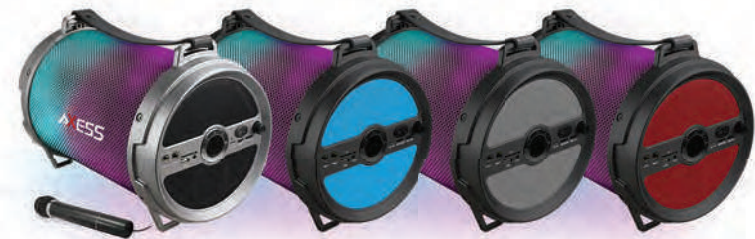

LED BLUETOOTH SPEAKERS

SPBL1046 Bluetooth Jumbo Media Speaker with Wired Mic & LED Light

- HIFI Bluetooth Speaker with 6" subwoofer and 2" horn
- With A2DP Bluetooth, wireless stream music from any Bluetooth-enabled device such as your mobile phone, notebook, iPhone or iPad
- Secure simple pairing for user-friendly operation
- 10 meters operating range, with USB and SD card supporting, with 2 microphone input, with FM radio
- Line-in function, suitable for PC, MID, TV and other audio devices
- USB/SD supporting: MAX 32GB
- Side panel control for volume
- With Led display
- Built-in lithium rechargeable battery 1800mAh
- Subwoofer Output: 18W
- Frequency Response: 100-20Khz

COLOR: Red MODEL: SPBL1046RD UPC: 818443016324
COLOR: Blue MODEL: SPBL1046BL UPC: 818443016331
COLOR: Black MODEL: SPBL1046BK UPC: 818443016317
COLOR: Silver MODEL: SPBL1046SL UPC: 818443016348