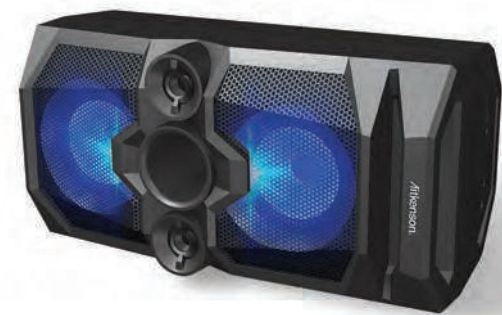

PABT6023 Bluetooth Rechargeable Party Speaker with LED Light

- -Portable Speaker
- -With USB&TF&FM Radio
- -With Mic Input
- -With Remote
- -With DT Function
- -With Handle
- -DJ Light
- -Lithium Battery DC3.7V 2000mAh
- Rechargeable Party Speaker
- -Frequency Response 100HZ-20KHZ

PABT6024 Bluetooth Rechargeable Party Speaker with LED Light

- -Indoor/Outdoor Bluetooth Speakers with RGB Light
- -TF Card
- -USB Support
- -AUX Input
- -MIC
- -FM Radio
- -Lithium Rechargeable Battery 7.4 2500mAh
- -Playing Time 3-4 Hrs

PABT6048 Bluetooth Rechargeable Party Speaker with LED Light

- -Bluetooth
- -USB Support
- -SD Card
- -Aux Input
- -FM Radio
- Disco Light
- -With Handle
- -With AUX cable
- -With Adapter
- -With Remote
- -Power Output: 12W
- -Battery: 7.4V/1800MAH
- -Aux-in cable
- -Charging: 9V 1.5A charging adapter