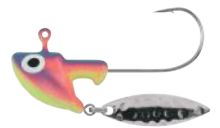

Glow Rainbow