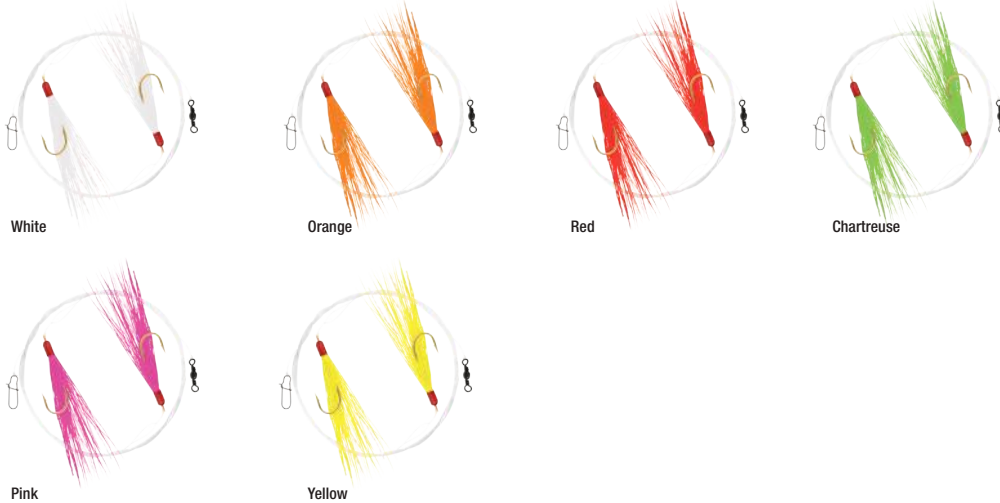

Purple Passion

1.5" (3.8cm)

MODEL	AP-WAP15-19	AP-WAP15-22	AP-WAP15-3	AP-WAP15-20	AP-WAP15-31	AP-WAP15-32
COLOR	Glow Chartreuse	Glow Pink	Firetiger	Glow Purple	Chartreuse/Orange	Purple/Chartreuse

2" (5cm)

MODEL	AP-WAP2-19	AP-WAP2-22	AP-WAP2-3	AP-WAP2-20	AP-WAP2-31	AP-WAP2-32
COLOR	Glow Chartreuse	Glow Pink	Firetiger	Glow Purple	Chartreuse/Orange	Purple/Chartreuse

PERCH MARAFLASH RIG

These Marabou and Mylar combinations will flit and flash with the slightest of twitches to your rod. Drive panfish crazy with this new rig! 20" rig length. 8lb monofilament. Available in 6 colors.

MODEL	AP-PMR-8	AP-PMR-11	AP-PMR-13	AP-PMR-14	AP-PMR-30	AP-PMR-52
HOOK	#6	#6	#6	#6	#6	#6
COLOR	White	Orange	Red	Chartreuse	Pink	Yellow

PERCH BEAD RIG

Perch are quite often found schooled up and this bead rig allows anglers to fish multiple depths with multiple hooks. A tremendous rig for any perch angler. 14" rig length. 20lb monofilament. Size #6 Gold Aberdeen Matzuo® hooks. Available in 6 colors.