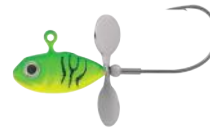

Orange

Glow

White/Pink

Chartreuse/Purple

Firetiger

Chartreuse/Orange

STANDUP JIGHEAD

The added rattle helps fish find your bait even in the most stained or murky water! Available in 8 colors and 3 sizes.