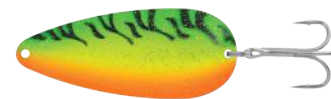

Red/White

5 Diamond

Firetiger

Trout

Orange/Black

Chartreuse/Orange

WALLEYE A PLUG

Literally hundreds of thousands of walleye have been caught on the "APEX A-Plug", since its introduction in the 90's. Length of leader - 48". 14lb monofilament. Available in 6 colors and 2 sizes.