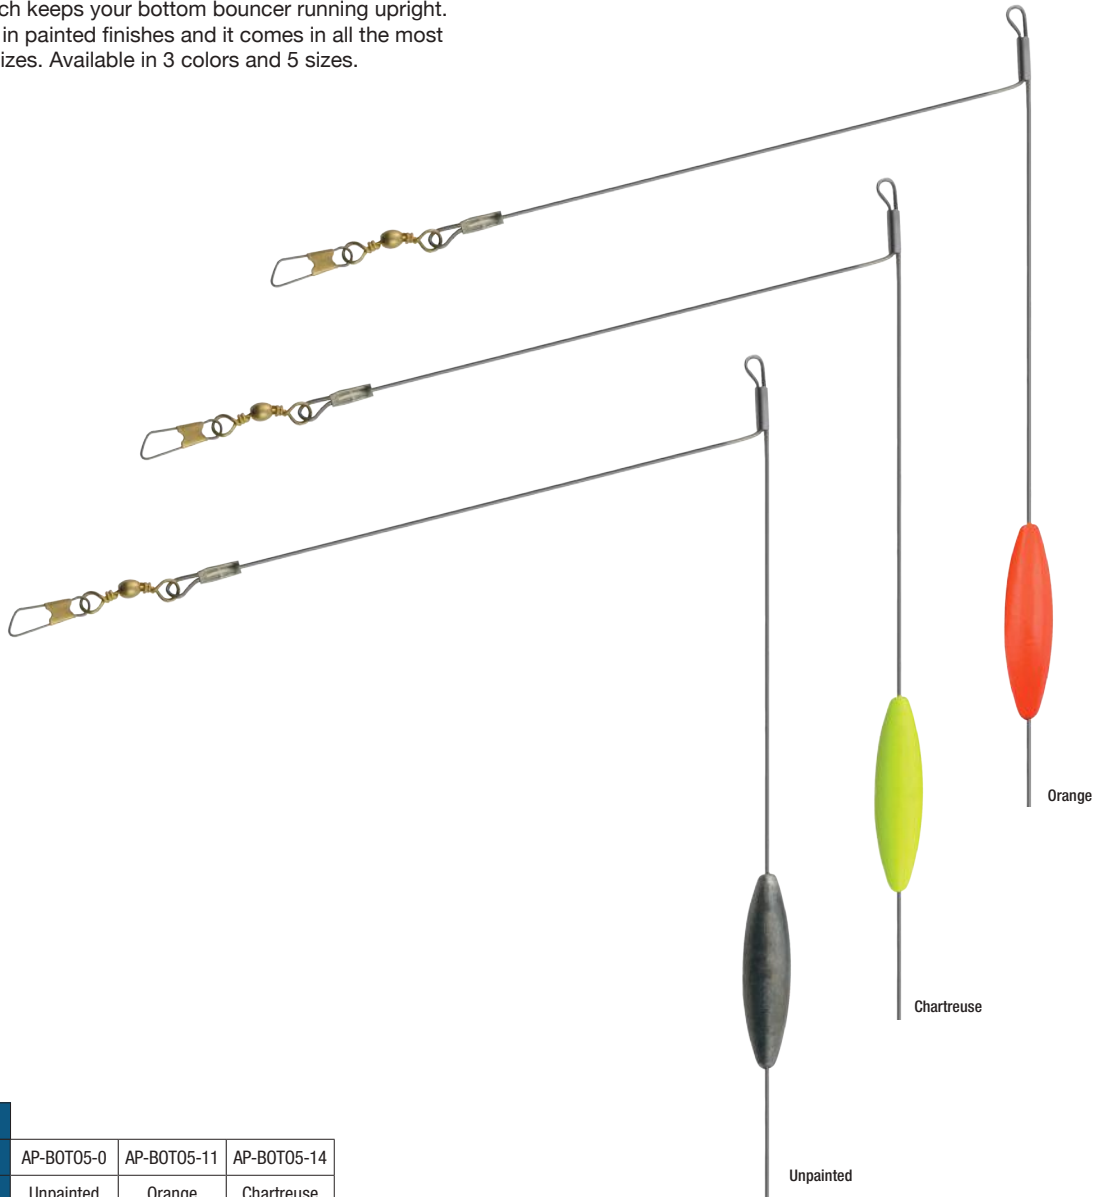

WORM WIGGLER

The flutter spoon rigged with a worm creates a tantalizing meal for any walleye. Typically fished behind snap weights or on lead core line to desired depth. One of the newest, hottest styles on the market today. Length of leader - 7.5". Available in 6 colors.

The long slender willow blade on these rigs provides a tight, fast rotation that really calls fish in. The steel leader is great for areas that have "fish with teeth". Length of steel leader - 10". Available in 11 colors.

Red/White

Chartreuse/Red

Silver/Chartreuse

Blue Shiner

Watermelon

Chartreuse/Green

Silver

MODEL	AP-WH#4-1	AP-WH#4-3	AP-WH#4-35	AP-WH#4-36	AP-WH#4-40	AP-WH#4-43	AP-WH#4-45	AP-WH#4-9
HOOK	4	4	4	4	4	4	4	4
COLOR	Red/White	Firetiger	Silver	Chart/Red	Blue Shiner	Silver/Chart	Watermelon	Chart/Green

BOTTOM BOUNCER

This is a great bottom bouncer because of its closed attachment loop, which keeps your bottom bouncer running upright. Available in painted finishes and it comes in all the most popular sizes. Available in 3 colors and 5 sizes.