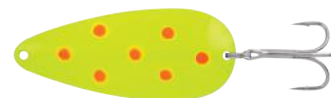

Red/White

5 Diamond

Firetiger

Trout

Orange/Black

Chartreuse/Orange

WALLEYE A PLUG

Literally hundreds of thousands of walleye have been caught on the "APEX A-Plug", since its introduction in the 90's. Length of leader - 48". 14lb monofilament. Available in 6 colors and 2 sizes.