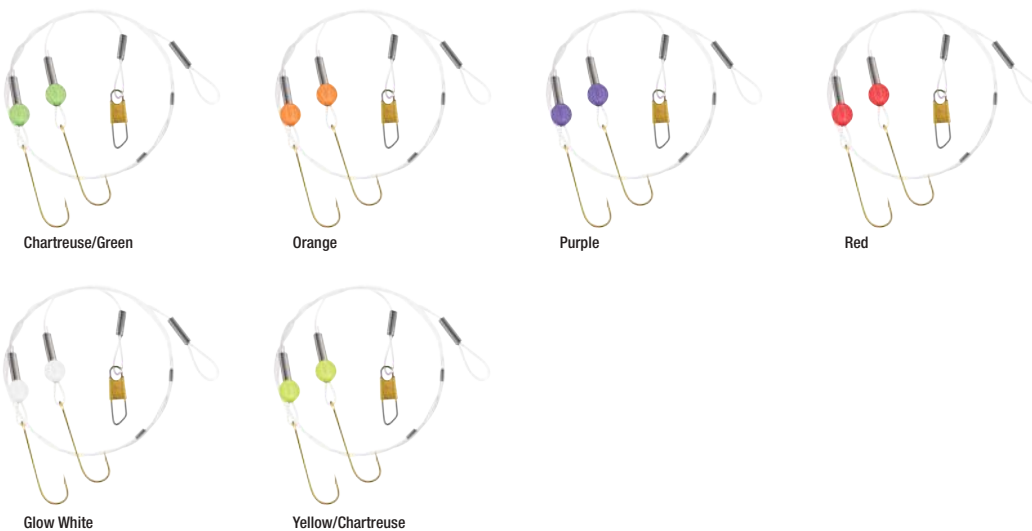

Purple Passion

1.5" (3.8cm)

MODEL	AP-WAP15-19	AP-WAP15-22	AP-WAP15-3	AP-WAP15-20	AP-WAP15-31	AP-WAP15-32
COLOR	Glow Chartreuse	Glow Pink	Firetiger	Glow Purple	Chartreuse/Orange	Purple/Chartreuse

2" (5cm)

MODEL	AP-WAP2-19	AP-WAP2-22	AP-WAP2-3	AP-WAP2-20	AP-WAP2-31	AP-WAP2-32
COLOR	Glow Chartreuse	Glow Pink	Firetiger	Glow Purple	Chartreuse/Orange	Purple/Chartreuse

PERCH MARAFLASH RIG

These Marabou and Mylar combinations will flit and flash with the slightest of twitches to your rod. Drive panfish crazy with this new rig! 20" rig length. 8lb monofilament. Available in 6 colors.

MODEL	AP-PMR-8	AP-PMR-11	AP-PMR-13	AP-PMR-14	AP-PMR-30	AP-PMR-52
HOOK	#6	#6	#6	#6	#6	#6
COLOR	White	Orange	Red	Chartreuse	Pink	Yellow

PERCH BEAD RIG

Perch are quite often found schooled up and this bead rig allows anglers to fish multiple depths with multiple hooks. A tremendous rig for any perch angler. 14" rig length. 20lb monofilament. Size #6 Gold Aberdeen Matzuo® hooks. Available in 6 colors.