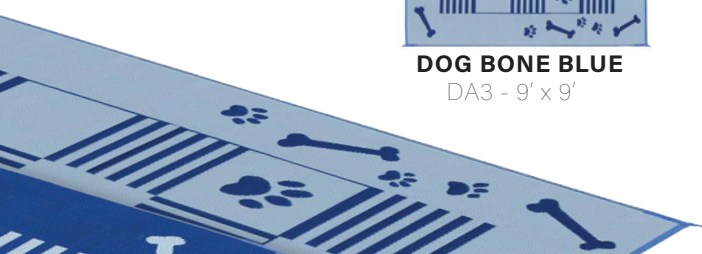

**STYLISH
CAMPING**
Ming's Mark Inc.