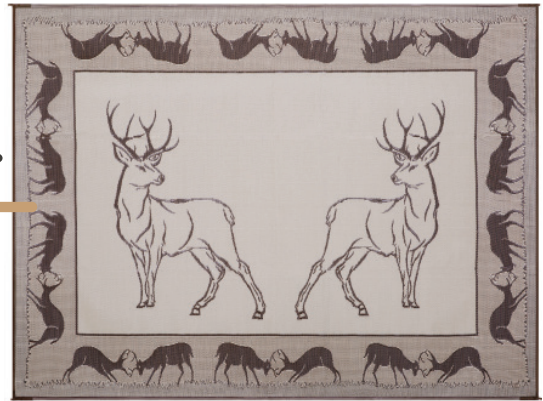

DEER BROWN/BLACK/BEIGE
PA1 - 9' x 12'