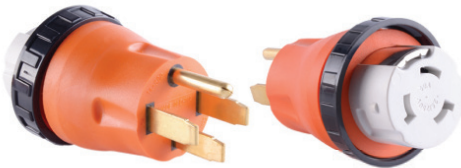

RV ADAPTERS

RVA4014

RVA4010	15A Male/30A Female
RVA4012	15A Male/30A Female
RVA4013	30A Male/15A Female
RVA4014	50A Male/50A Female w/ Locking Ring
RVA4015	30A Male/50A Female w/ Locking Ring
RVA4016	15A Male/ 50A Female w/ Locking Ring
RVA4017	50A Male/30 A Female w/ Locking Ring
RVA4019	15A Male/30A Female w/ Locking Ring
RVA4020	30A Male/50A Female
RVA4021	50A Male/30A Female
RVA4022	Generator adapter 3 pin 30A Male L5-30 x 30A Female
RVA4023	Generator adapter 4 pin 30A Male L14-30 x 30A Female