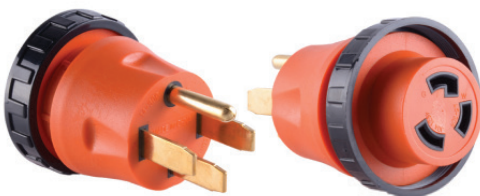

RV ADAPTERS

RVA4017

RVA4010	15A Male/30A Female
RVA4012	15A Male/30A Female
RVA4013	30A Male/15A Female
RVA4014	50A Male/50A Female w/ Locking Ring
RVA4015	30A Male/50A Female w/ Locking Ring
RVA4016	15A Male/ 50A Female w/ Locking Ring
RVA4017	50A Male/30 A Female w/ Locking Ring
RVA4019	15A Male/30A Female w/ Locking Ring
RVA4020	30A Male/50A Female
RVA4021	50A Male/30A Female
RVA4022	Generator adapter 3 pin 30A Male L5-30 x 30A Female
RVA4023	Generator adapter 4 pin 30A Male L14-30 x 30A Female