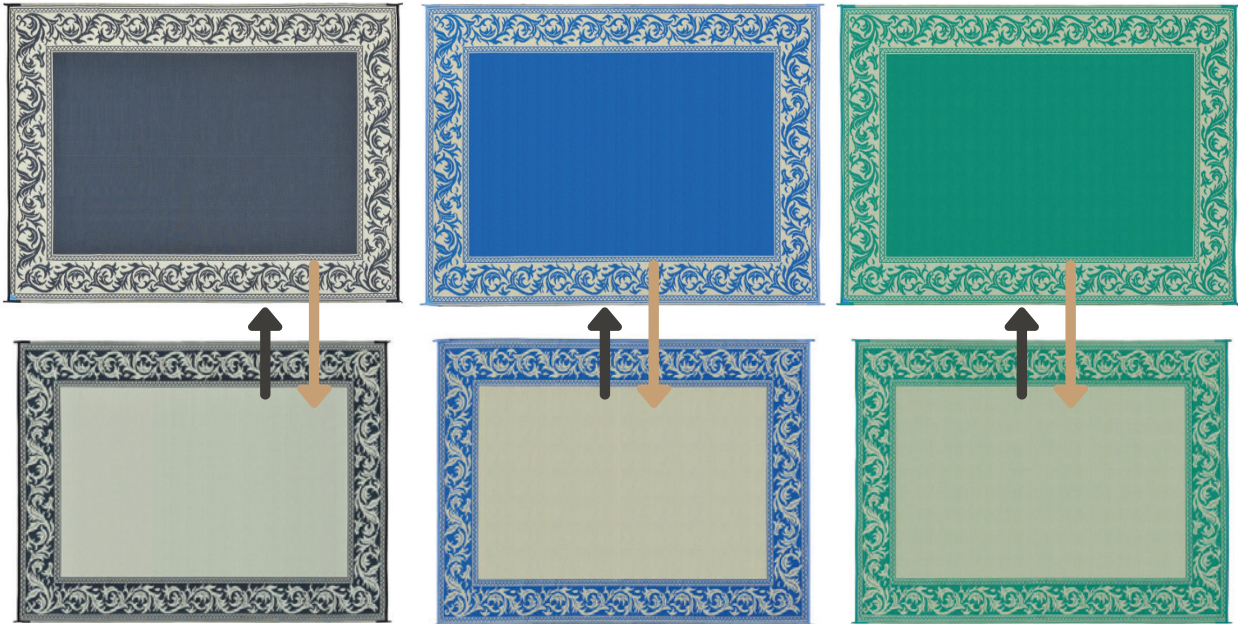

CLASSIC REGAL MAT

Lightweight and compact interwoven mat made with virgin polypropylene. Features reversible colors with classy and elegant designs. **Each mat comes with a carry bag.**

REVERSIBLE MATS

BLACK

RA1 - 9' x 12'
RC1 - 8' x 20'
RD1 - 6' x 9'

BLUE

RA3 - 9' x 12'
RC3 - 8' x 20'
RD3 - 6' x 9'

GREEN

RA4 - 9' x 12'
RC4 - 8' x 20'
RD4 - 6' x 9'