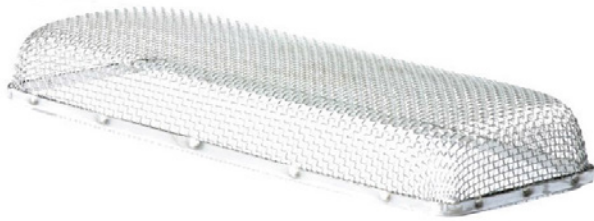

RV BUG SCREENS

Protect your furnaces, water heaters and refrigerators from pesky insects and bugs.

RVS4012

RVS4001	2.8" Diameter Flying Insect Screen / Furnace - 2 pack
RVS4002	4.5" X 4.88" Flying Insect Screen / Furnace - 1 pack
RVS4003	4.1" X 7.5" Flying Insect Screen / Furnace - 1 pack
RVS4008	7.4" X 9.75" Flying Insect Screen / Water Heater - 1 pack
RVS4010	6.75" X 6.75" Flying Insect Screen / Water Heater - 1 pack
RVS4011	5.9" X 8.5" Flying Insect Screen / Water Heater - 1 pack
RVS4012	4.2" X 11" Flying Insect Screen / Stove Vent - 1 pack
RVS4014	1.3" X 19.6" Flying Insect Screen / Dometic Refrigerator - 3 pack
RVS4015	1.5" X 20" Flying Insect Screen / Dometic Refrigerator - 3 pack