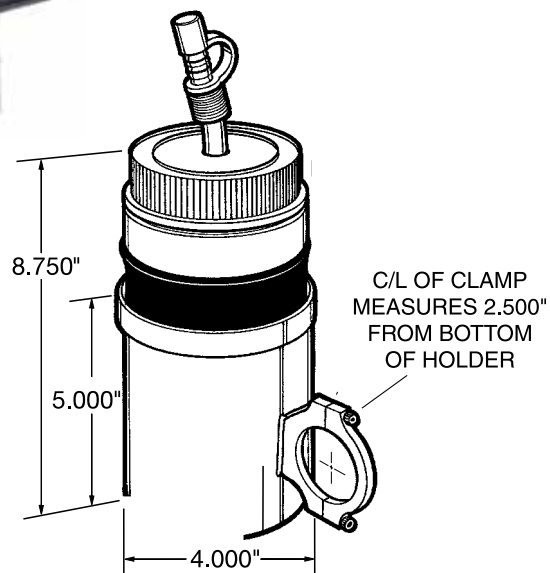

**Part No. Description**

ALL10475.....1-1/2"

ALL10480.....1-3/4"

ALL10481.....Flat

ALL10475  
 ALL10480

ALL10481

**Replacement Parts:**

ALL10445.....Reducer Bushing 1-3/4" To 1-5/8"