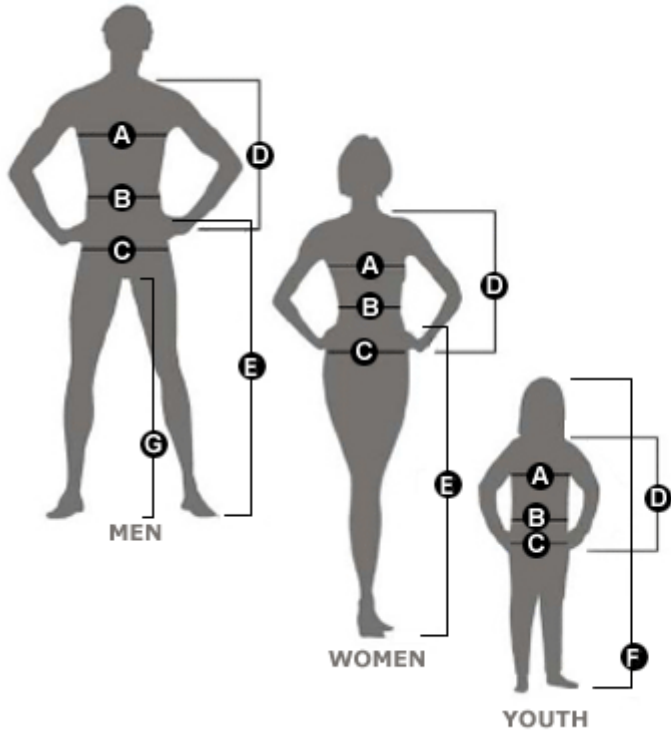

ALLESON SIZE CHART

Please note that the sizes listed in these size charts may not be available for the particular product you are interested in. The available sizes are shown in each product's additional information tab.

These charts are meant to be used as a guideline.

HOW TO MEASURE YOUR PLAYERS

- A. Chest Size: The chest measurement is gained by measuring the fullest part around both sides of the chest.
- B. Waist Size: Measure once around the natural waist, about an inch below the belly button.
- C. Hip Size: This measure is taken at the widest point.
- D. Arm Length: Measure from the shoulder over the elbow, right down to the beginning of the thumb.
- E. Outseam: Measure from the waist over the hip down to the sole of the foot (without shoes.)
- F. Body Height
- G. Inseam: Measure from the crotch down to the sole of your foot (without shoes.)

All sizes are body measurements unless otherwise indicated.

YOUTH	XS	S	M	L	XL
Size	5	6-8	10-12	14-16	18-20
Chest size	-	28"-30"	32"-34"	36"-38"	40"-42"
Waist size	20"	20"-22"	24"-26"	28"-30"	32"-34"

WOMEN'S	XS	S	M	L	XL	2XL	3XL
Chest size	30"	32"-34"	34"-36"	36"-38"	40"-42"	42"-44"	46"-48"
Waist size	18"-20"	22"-24"	26"-28"	30"-32"	34"-36"	38"-40"	42"-44"
ADULT/MEN'S	XS	S	M	L	XL	2XL	3XL
Chest size	32"	34"-36"	38"-40"	42"-44"	46"-48"	50"-52"	54"-56"
Waist size	23"	26"-28"	30"-32"	34"-36"	38"-40"	42"-44"	46"-48"