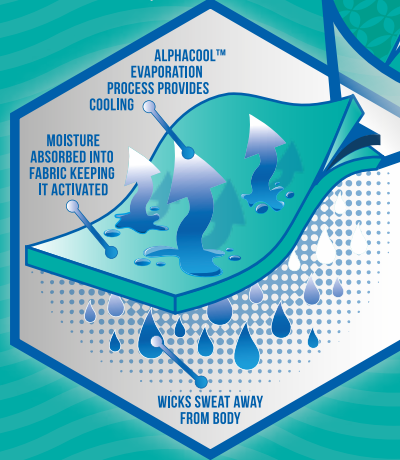

PVA
COOLING
CORE

INSTANT
COOLING

- TRI-LAYERED COOLING WITH INTEGRATED PVA COOLING CORE
- MADE OF MICRO-TEXTURED MATERIAL FOR ADVANCED MOISTURE RETENTION
- LASTS FOR HOURS • FEELS UP TO 20° COOLER • REUSABLE & MACHINE WASHABLE
- WEAR IT ON YOUR HEAD, NECK, ARMS OR LEGS

MADE W/ TRI-LAYERED COOLING
INTEGRATED PVA COOLING CORE

ADVANCED MICRO TEXTURED MATERIAL
FOR ADVANCED MOISTURE RETENTION