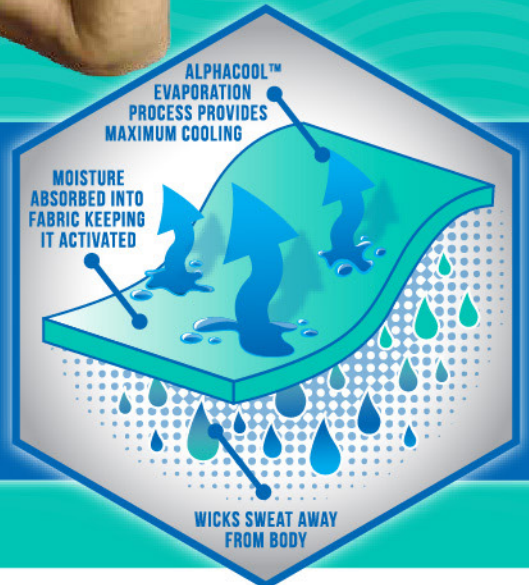

**PVA COOLING
TOWEL**